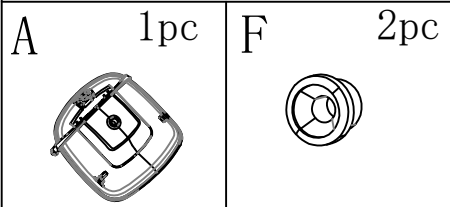

# ASSEMBLY INSTRUCTION

F3-G01

Seat

Back

Base

Castors