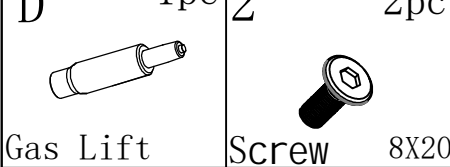

# ASSEMBLY INSTRUCTION

F3-G01

Seat

Back

Base

Castors